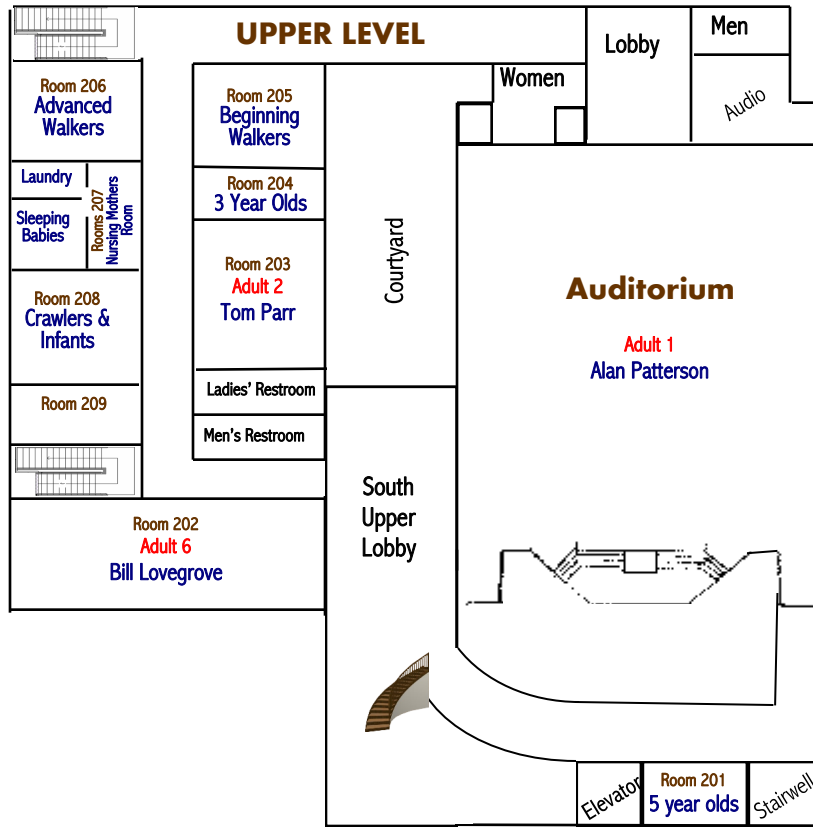

SUNDAY SCHOOL ROOM ASSIGNMENTS

LOWER LEVEL

Children's Sunday School Classroom Locations

Infants - 2 Year Olds	Nurseries
3 Year Olds	Room 204
4 Year Olds	Room 101
5 Year Olds	Room 201
Grades 1 & 2.....	Rooms 112 & 113
Grades 3 & 4.....	Room 111
Grades 5 & 6.....	Room 110
Grades 7 - 9	Room 115
Grades 10 - 12.....	Room 116

(see other side for adult class listing)

Adult Sunday School Classroom Locations

Adult 1	Auditorium
Adult 2	Fireplace Room, Room 203
Adult 3 (Word of Life)	Rooms 105-106
Adult 4	Room 104
Adult 5	Boyd Hall (rooms 1 & 2)
Adult 6	Room 202
Biblical Homes	Room 107
College/Career	Boyd Hall (Main Room)

(see other side for children's class listing)

Boyd Hall