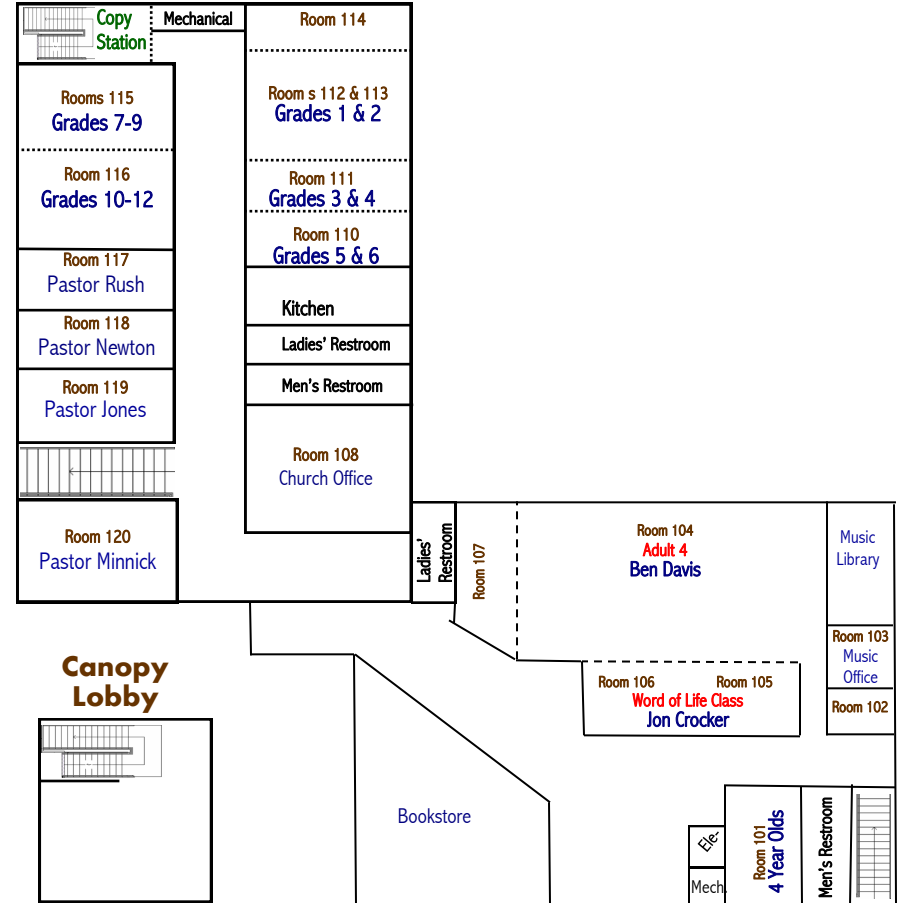

SUNDAY SCHOOL ROOM ASSIGNMENTS

LOWER LEVEL

Children's Sunday School Classroom Locations

Infants - 2 Year Olds	Nurseries
3 Year Olds	Room 204
4 Year Olds	Room 101
5 Year Olds	Room 201
Grades 1 & 2.....	Rooms 112 & 113
Grades 3 & 4.....	Room 111
Grades 5 & 6.....	Room 110
Grades 7 - 9	Room 115
Grades 10 - 12.....	Room 116

(see other side for adult class listing)

Adult Sunday School Classroom Locations

Adult 1	Auditorium
Adult 2	Fireplace Room, Room 203
Adult 3 (Word of Life)	Rooms 105-106
Adult 4	Room 104
Adult 5	Boyd Hall (rooms 1 & 2)
Adult 6	Room 202
Biblical Homes	Room 107
College/Career	Boyd Hall (Main Room)

(see other side for children's class listing)

Boyd Hall