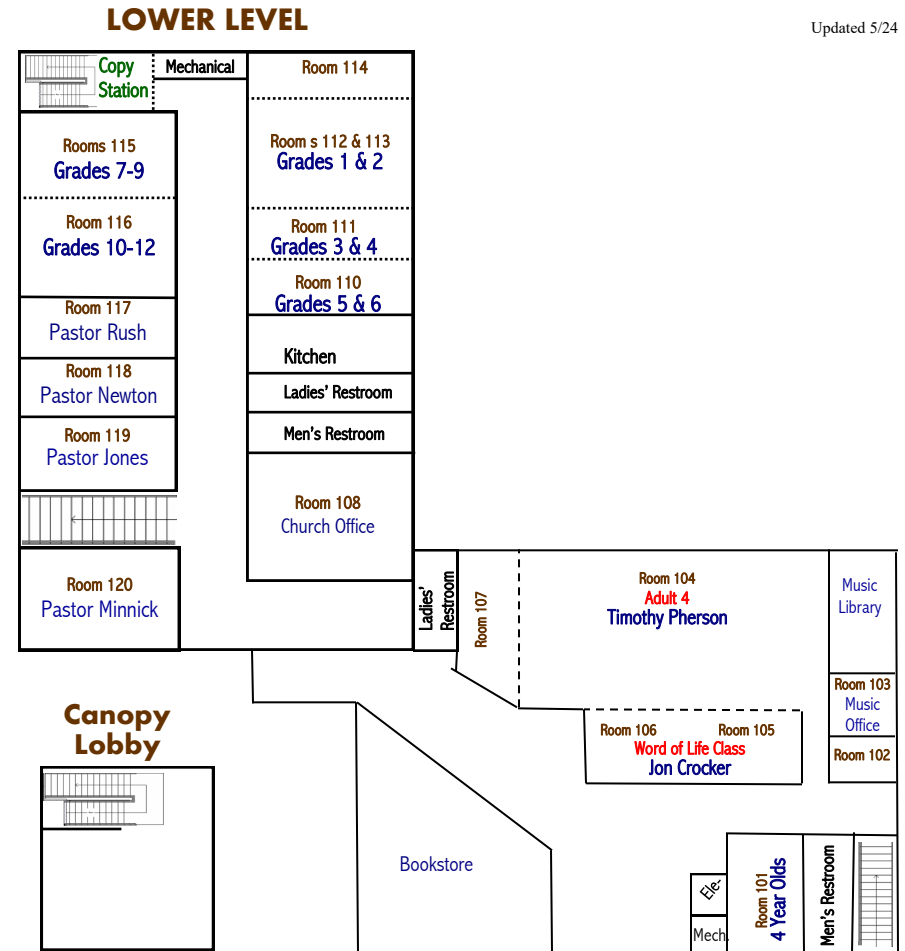

SUNDAY SCHOOL ROOM ASSIGNMENTS

Children's Sunday School Classroom Locations

Infants - 2 Year Olds	Nurseries
3 Year Olds	Room 204
4 Year Olds	Room 101
5 Year Olds	Room 201
Grades 1 & 2	Rooms 112 & 113
Grades 3 & 4	Room 111
Grades 5 & 6	Room 110
Grades 7 - 9	Room 115
Grades 10 - 12	Room 116

(see other side for adult class listing)

Adult Sunday School Classroom Locations

Adult 1	Auditorium
Adult 2	Fireplace Room, Room 203
Adult 3 (Word of Life)	Rooms 105-106
Adult 4	Room 104
Adult 5	Boyd Hall (rooms 1 & 2)
Adult 6	Room 202
Biblical Homes	Room 107
College/Career	Boyd Hall (Main Room)

(see other side for children's class listing)