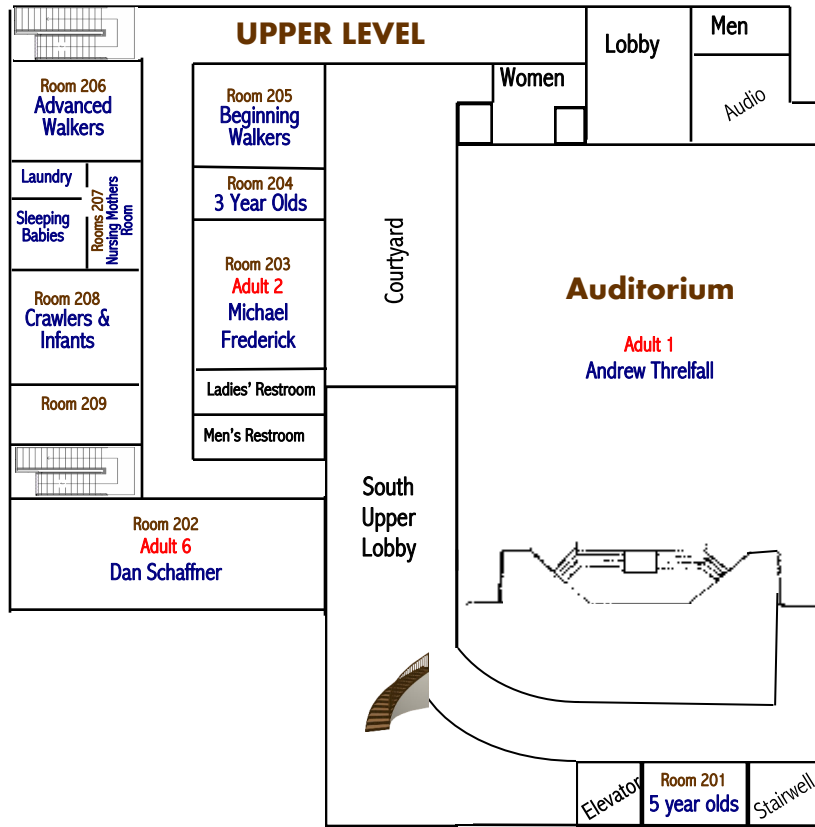

SUNDAY SCHOOL ROOM ASSIGNMENTS

Children's Sunday School Classroom Locations

Infants - 2 Year Olds	Nurseries
3 Year Olds	Room 204
4 Year Olds	Room 101
5 Year Olds	Room 201
Grades 1 & 2	Rooms 112 & 113
Grades 3 & 4	Room 111
Grades 5 & 6	Room 110
Grades 7 - 9	Room 115
Grades 10 - 12	Room 116

(see other side for adult class listing)

Adult Sunday School Classroom Locations

Adult 1	Auditorium
Adult 2	Fireplace Room, Room 203
Adult 3 (Word of Life)	Rooms 105-106
Adult 4	Room 104
Adult 5	Boyd Hall (rooms 1 & 2)
Adult 6	Room 202
Biblical Homes	Room 107
College/Career	Boyd Hall (Main Room)