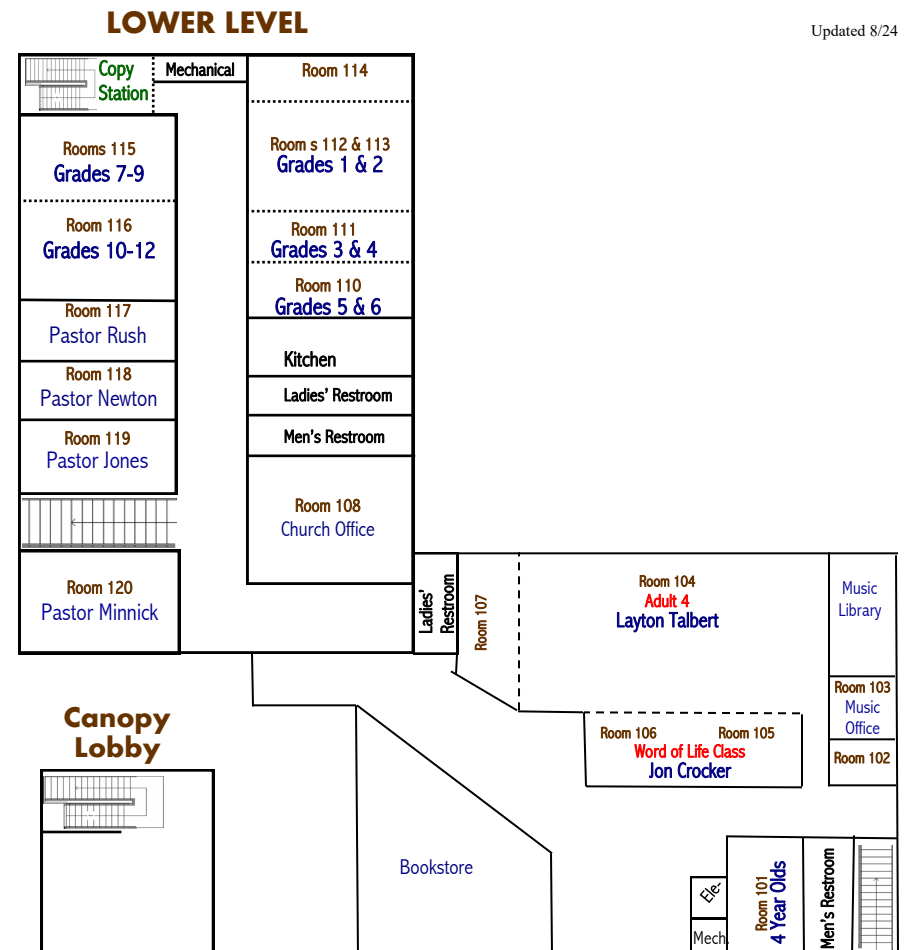

SUNDAY SCHOOL ROOM ASSIGNMENTS

Children's Sunday School Classroom Locations

Infants - 2 Year Olds	Nurseries
3 Year Olds	Room 204
4 Year Olds	Room 101
5 Year Olds	Room 201
Grades 1 & 2	Rooms 112 & 113
Grades 3 & 4	Room 111
Grades 5 & 6	Room 110
Grades 7 - 9	Room 115
Grades 10 - 12	Room 116

(see other side for adult class listing)

Adult Sunday School Classroom Locations

Adult 1	Auditorium
Adult 2	Fireplace Room, Room 203
Adult 3 (Word of Life)	Rooms 105-106
Adult 4	Room 104
Adult 5	Boyd Hall (rooms 1 & 2)
Adult 6	Room 202
Biblical Homes	Room 107
College/Career	Boyd Hall (Main Room)

(see other side for children's class listing)