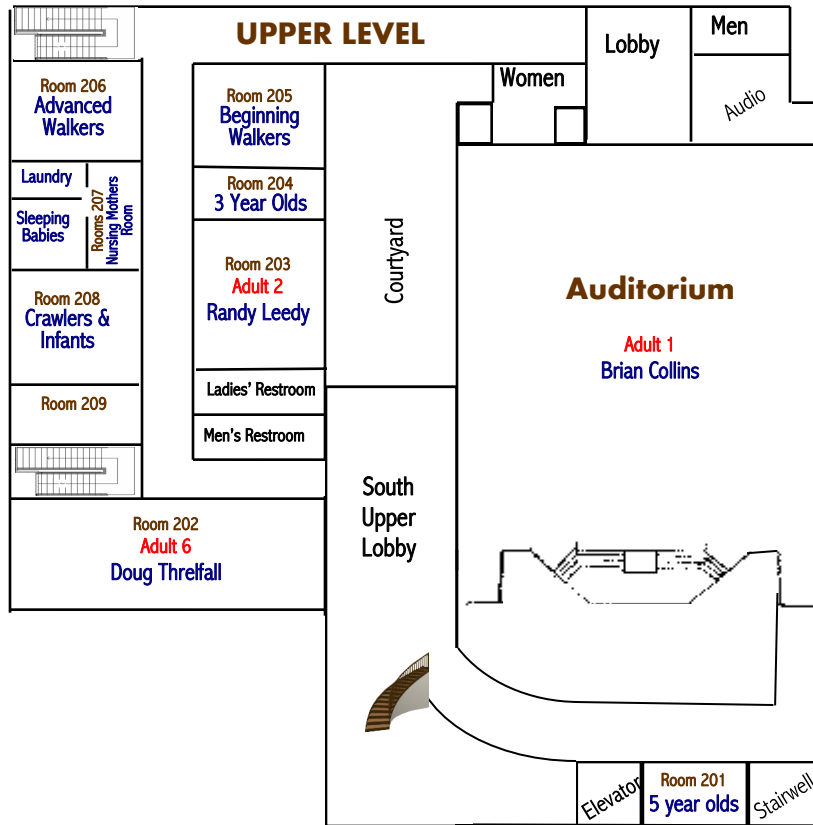

SUNDAY SCHOOL ROOM ASSIGNMENTS

Children's Sunday School Classroom Locations

Infants - 2 Year Olds	Nurseries
3 Year Olds	Room 204
4 Year Olds	Room 101
5 Year Olds	Room 201
Grades 1 & 2	Rooms 112 & 113
Grades 3 & 4	Room 111
Grades 5 & 6	Room 110
Grades 7 - 9	Room 115
Grades 10 - 12	Room 116

(see other side for adult class listing)

Adult Sunday School Classroom Locations

Adult 1	Auditorium
Adult 2	Fireplace Room, Room 203
Adult 3 (Word of Life)	Rooms 105-106
Adult 4	Room 104
Adult 5	Boyd Hall (rooms 1 & 2)
Adult 6	Room 202
Biblical Homes	Room 107
College/Career	Boyd Hall (Main Room)

(see other side for children's class listing)